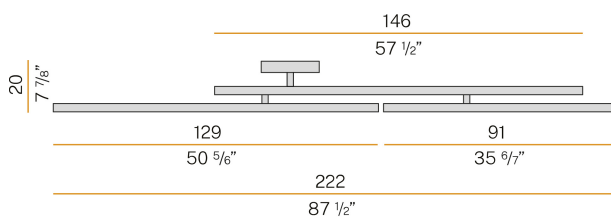

Technical drawing